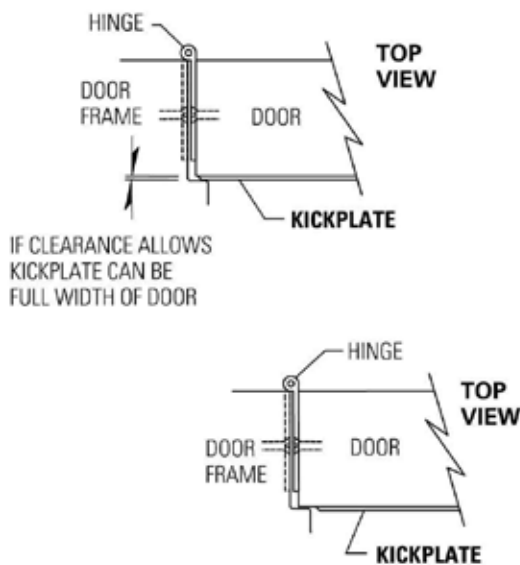

מגן דלת מלא - Kickplate

- ▶ Protect doors from scratches and dents with a kickplate cut to your specifications for a perfect fit
- ▶ Achieve a finished look with factory beveled edges
- ▶ Coordinate interiors with entire IPC color and pattern palette
- ▶ Installs easily with a peel and stick adhesive backing
- ▶ Meets the most rigorous standards and criteria of chemical emissions as prescribed by the GREENGUARD Environmental Institute
- ▶ Has been tested and meets GREENGUARD Environmental Institute's and the state of California's requirements for low emitting products as tested by Air Quality Sciences
- ▶ Has been tested and meets the GREENGUARD Children & School chemical emissions levels
- ▶ May qualify for LEED MR Credit 4.1 = 1 credit; MR Credit 4.2 = 1 credit